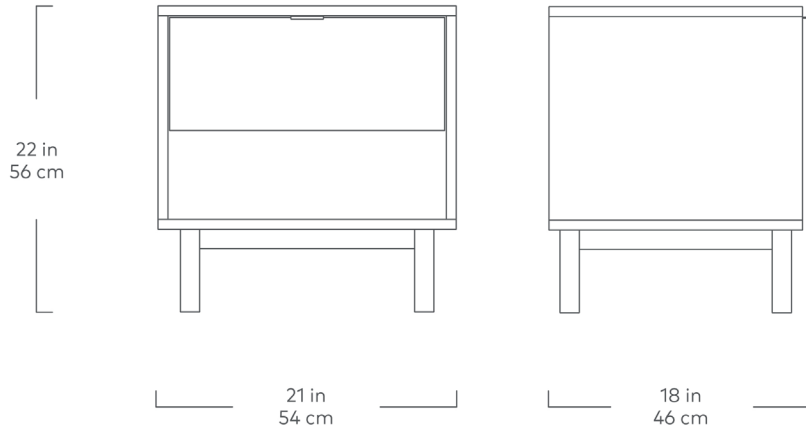

Belmont End Table

- Features a drawer with a black metal pull.
- For strength and stability, cabinet panels are constructed using an engineered wood core with real wood veneer.
- Clear coat finish.
- Recessed wood base is solid ash with a walnut finish.
- Plastic bumpers on all legs to protect hardwood floors.
- CARB (California Air Resources Board) Phase II compliant.
- Wood is a natural material, with variations in grain pattern and colour that make each design unique.